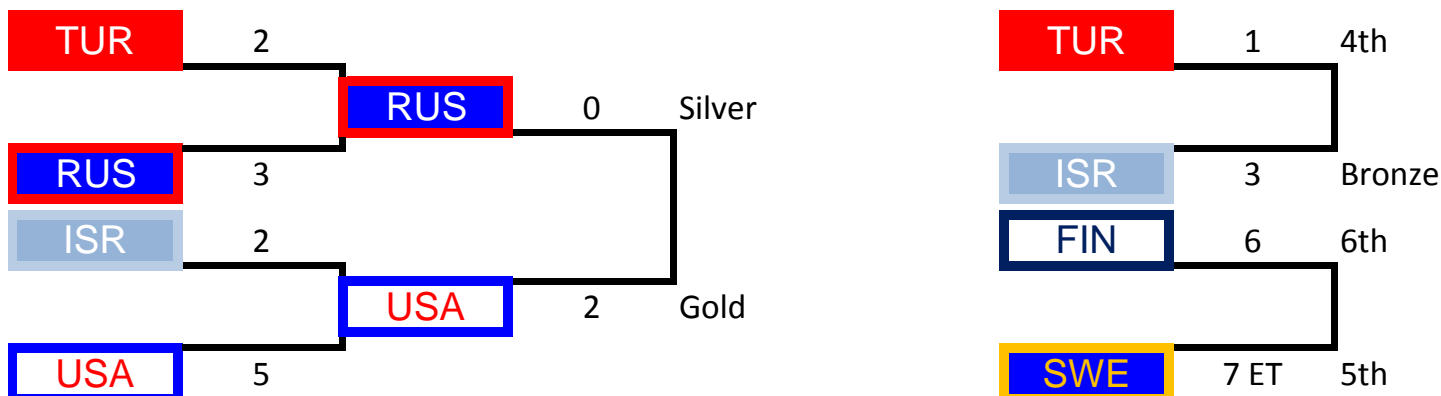

Pajulahti Games 2013
Nastola, Finland
17th - 19th January 2014

Women's ladder after Round Robin

	Won	Draw	Lost	For	Agst	Plyd	Pts	G Diff
TUR	3	1	1	23	12	5	10	11
ISR	3	1	1	15	12	5	10	3
USA	2	2	1	18	13	5	8	5
RUS	2	1	2	13	9	5	7	4
FIN	2	1	2	20	17	5	7	3
SWE	0	0	5	7	33	5	0	-26

Results

	FIN	ISR	RUS	SWE	TUR	USA
FIN	XXX	7-2	1-5	7-3	3-3	2-4
ISR	2-7	XXX	3-2	7-2	2-0	1-1
RUS	5-1	2-3	XXX	6-0	0-5	0-0
SWE	3-7	2-7	0-6	XXX	1-6	1-7
TUR	3-3	0-2	5-0	6-1	XXX	9-6
USA	4-2	1-1	0-0	7-1	6-9	XXX

Finals

Standings

Gold	USA
Silver	RUSSIA
Bronze	ISRAEL
4th	TURKEY
5th	SWEDEN
6th	FINLAND